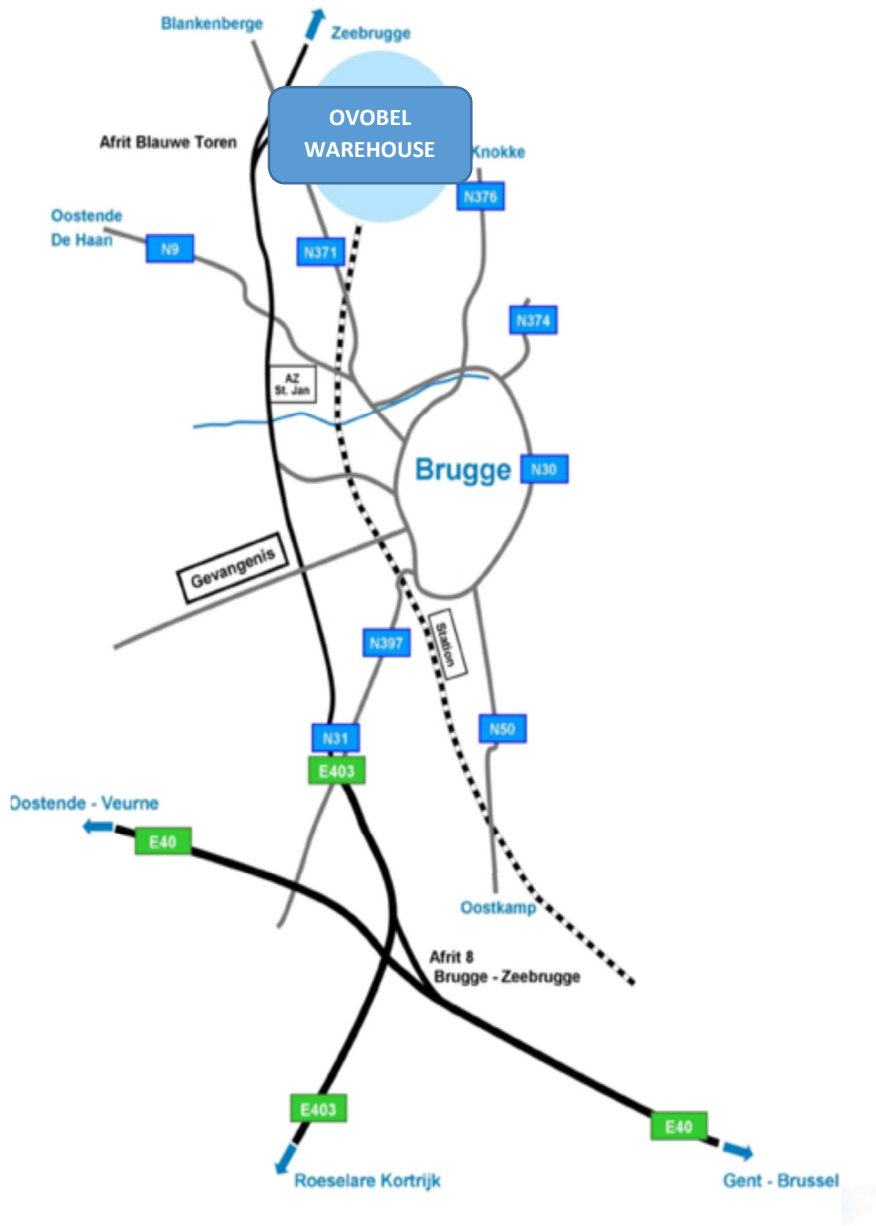

## By car / truck

### From Gent:

- Take the highway E40 in the direction of Oostende – Veurne.
- Take exit 8 Brugge-Zeebrugge and continue on the Expresweg (E403/N31) in the direction of Zeebrugge.
- Take the exit "Blauwe Toren" in the direction of the Blankenbergse Steenweg (N371)
- Turn left at the first lights to the Kolvestraat. At the end of this road, keep right and follow the Pathoekeweg.
- After +/- 500m turn right just in front of the Ford garage Move Brugge.
- There you will find our warehouse. Welcome!

### From Kortrijk/Roeselare:

- Take the highway E403 in the direction of Oostende-Zeebrugge.
- Follow the Expresweg (N31) in the direction of Zeebrugge and the exit "Blauwe Toren" in the direction of the Blankenbergse Steenweg (N371).
- Turn left at the first lights to the Kolvestraat. . At the end of this road, keep right and follow the Pathoekeweg.
- After +/- 500m turn right just in front of the Ford garage Move Brugge.
- There you will find our warehouse. Welcome!

### From Oostende:

- Take the highway E40 in the direction of Brugge.
- Take the exit 7 Brugge-Zeebrugge and follow the Expresweg (E403/N31) in the direction of the Blankenbergse Steenweg.
- Turn left at the first lights to the Kolvestraat. At the end of this road, keep right and follow the Pathoekeweg.
- After +/- 500m turn right just in front of the Ford garage Move Brugge.
- There you will find our warehouse. Welcome!